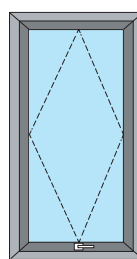

FINESTRA CON SOPRALUCE A VASISTAS
Window with light above to vasistas

FINESTRA 2 ANTE-RIBALTA
Window 2 shutter-footlights

FINESTRA A SPORGERE
Window to stick out

FINESTRA 3 ANTE
Window 3 shutters

FINESTRA FISSA
Fixed window

FINESTRA A VASISTAS
Window to vasistas

Orizzontale

Verticale

FINESTRA A BILICO
Unstable balance window

PORTA BILICO:
Ponzo WS 55tt: max 80 Kg
Ponzo WS 65tt e WS 73tt: max 175 Kg

DOOR UNSTABLE BALANCE:
Ponzo WS 55tt: max 80 Kg
Ponzo WS 65tt e WS 73tt: max 175 Kg