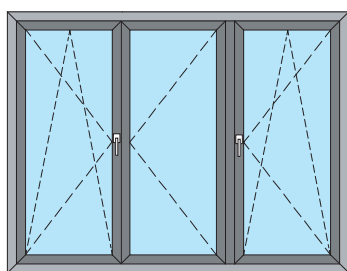

With our lines you systematize Ponzio WS and Ponzio NT you can choose, among the different typologies of windows, that that more is suitable him to your demands and your residence.

FINESTRA 1 ANTA e 1 ANTA-RIBALTA
Window 1 shutter and 1 shutter-footlights

FINESTRA CON SOPRALUCE A VASISTAS
Window with light above to vasistas

FINESTRA 2 ANTE-RIBALTA
Window 2 shutter-footlights

FINESTRA A SPORGERE
Window to stick out

FINESTRA 3 ANTE
Window 3 shutters

FINESTRA FISSA
Fixed window