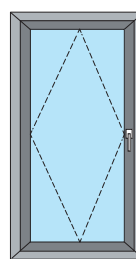

FINESTRA CON SOPRALUCE A VASISTAS
Window with light above to vasistas

FINESTRA 2 ANTE-RIBALTA
Window 2 shutter-footlights

FINESTRA A SPORGERE
Window to stick out

FINESTRA 3 ANTE
Window 3 shutters

FINESTRA FISSA
Fixed window

FINESTRA A VASISTAS
Window to vasistas

Orizzontale

Verticale

FINESTRA A BILICO
Unstable balance window

PORTA BILICO:
Ponzo WS 55tt: max 80 Kg
Ponzo WS 65tt e WS 73tt: max 175 Kg

DOOR UNSTABLE BALANCE:
Ponzo WS 55tt: max 80 Kg
Ponzo WS 65tt e WS 73tt: max 175 Kg