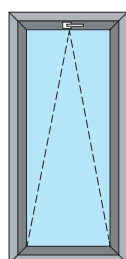

FINESTRA CON SOPRALUCE A VASISTAS
Window with light above to vasistas

FINESTRA 2 ANTE-RIBALTA
Window 2 shutter-footlights

FINESTRA A SPORGERE
Window to stick out

FINESTRA 3 ANTE
Window 3 shutters

FINESTRA FISSA
Fixed window

FINESTRA A VASISTAS
Window to vasistas

Orizzontale

Verticale

FINESTRA A BILICO
Unstable balance window

PORTA BILICO:
Ponzo WS 55tt: max 80 Kg
Ponzo WS 65tt e WS 73tt: max 175 Kg

DOOR UNSTABLE BALANCE:
Ponzo WS 55tt: max 80 Kg
Ponzo WS 65tt e WS 73tt: max 175 Kg