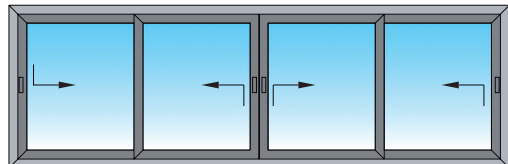

### FINESTRA SCORREVOLE 6 ANTE

Window flowing 6 shutters

Solo per / Only for

SL600TTevo, SL900 TT e SL1200TT

### FINESTRA ALZA-ANTA SCORREVOLE 4 ANTE

Window lift-shutter flowing 4 shutters

Solo per / Only for

SL1200 TT e SL1600TT

### FINESTRA ALZA-ANTA CON 1 ANTA SCORREVOLE E 1 ANTA FISSA

Window lift-shutter with 1 flowing shutter and 1 fixed shutter

Solo per / Only for

SL1200 TT e SL1600TT