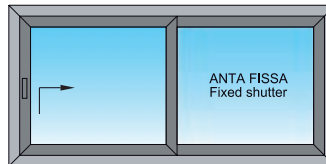

### FINESTRA ALZA-ANTA SCORREVOLE 4 ANTE

Window lift-shutter flowing 4 shutters

Solo per / Only for

SL1200 TT e SL1600TT

### FINESTRA ALZA-ANTA CON 1 ANTA SCORREVOLE E 1 ANTA FISSA

Window lift-shutter with 1 flowing shutter and 1 fixed shutter

Solo per / Only for

SL1200 TT e SL1600TT