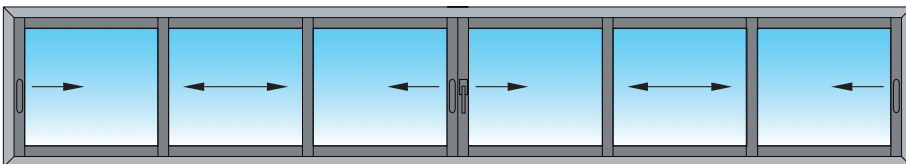

### FINESTRA SCORREVOLE 3 ANTE

Window flowing 3 shutters

Solo per / Only for

SL600TTevo, SL900 TT e SL1200TT

### FINESTRA SCORREVOLE 6 ANTE

Window flowing 6 shutters

Solo per / Only for

SL600TTevo, SL900 TT e SL1200TT

### FINESTRA ALZA-ANTA SCORREVOLE 4 ANTE

Window lift-shutter flowing 4 shutters

Solo per / Only for

SL1200 TT e SL1600TT