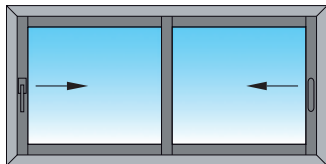

### FINESTRA SCORREVOLE 2 ANTE

Window flowing 2 shutters

Solo per / Only for

SL600TTevo, SL900 TT e SL1200TT