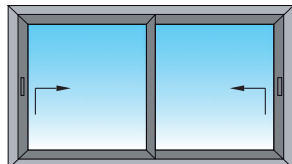

### FINESTRA ALZA-ANTA CON 1 ANTA SCORREVOLE E 1 ANTA FISSA

Window lift-shutter with 1 flowing shutter and 1 fixed shutter

Solo per / Only for

SL1200 TT e SL1600TT

### FINESTRA ALZA-ANTA SCORREVOLE 2 ANTE

Window lift-shutter flowing 2 shutters

Solo per / Only for

SL1200 TT e SL1600TT