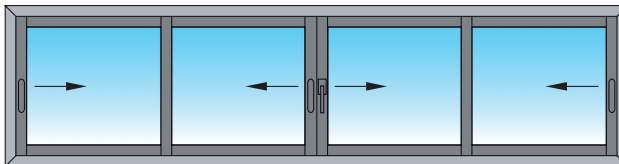

### FINESTRA SCORREVOLE 2 ANTE

Window flowing 2 shutters

Solo per / Only for

SL600TTevo, SL900 TT e SL1200TT

### FINESTRA SCORREVOLE 4 ANTE

Window flowing 4 shutters

Solo per / Only for

SL600TTevo, SL900 TT e SL1200TT