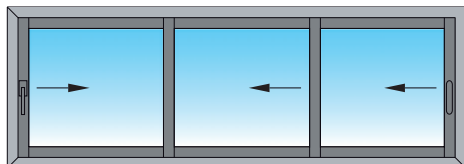

FINESTRA SCORREVOLE 3 ANTE

Window flowing 3 shutters

Solo per / Only for

SL600TTevo, SL900 TT e SL1200TT