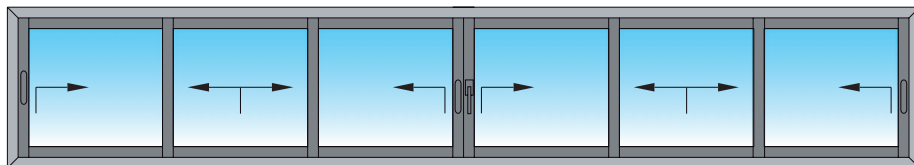

FINESTRA SCORREVOLE 6 ANTE

Window flowing 6 shutters

Solo per / Only for

SL1200TT e SL 1600TT

N.B.: le tipologie e il numero di ante possono essere infiniti. Il nostro ufficio tecnico è a disposizione per qualsiasi tipo di consulenza al riguardo.