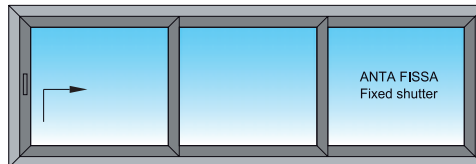

### FINESTRA ALZA-ANTA CON 1 ANTA SCORREVOLE E 1 ANTA FISSA

Window lift-shutter with 1 flowing shutter and 1 fixed shutter

Solo per / Only for

SL1200 TT e SL1600TT

### FINESTRA ALZA-ANTA SCORREVOLE 2 ANTE

Window lift-shutter flowing 2 shutters

Solo per / Only for

SL1200 TT e SL1600TT

### FINESTRA ALZA-ANTA CON 2 ANTE SCORREVOLI E 1 ANTA FISSA

Window lift-shutter with 2 flowing shutters and 1 fixed shutter

Solo per / Only for

SL1200 TT e SL1600TT